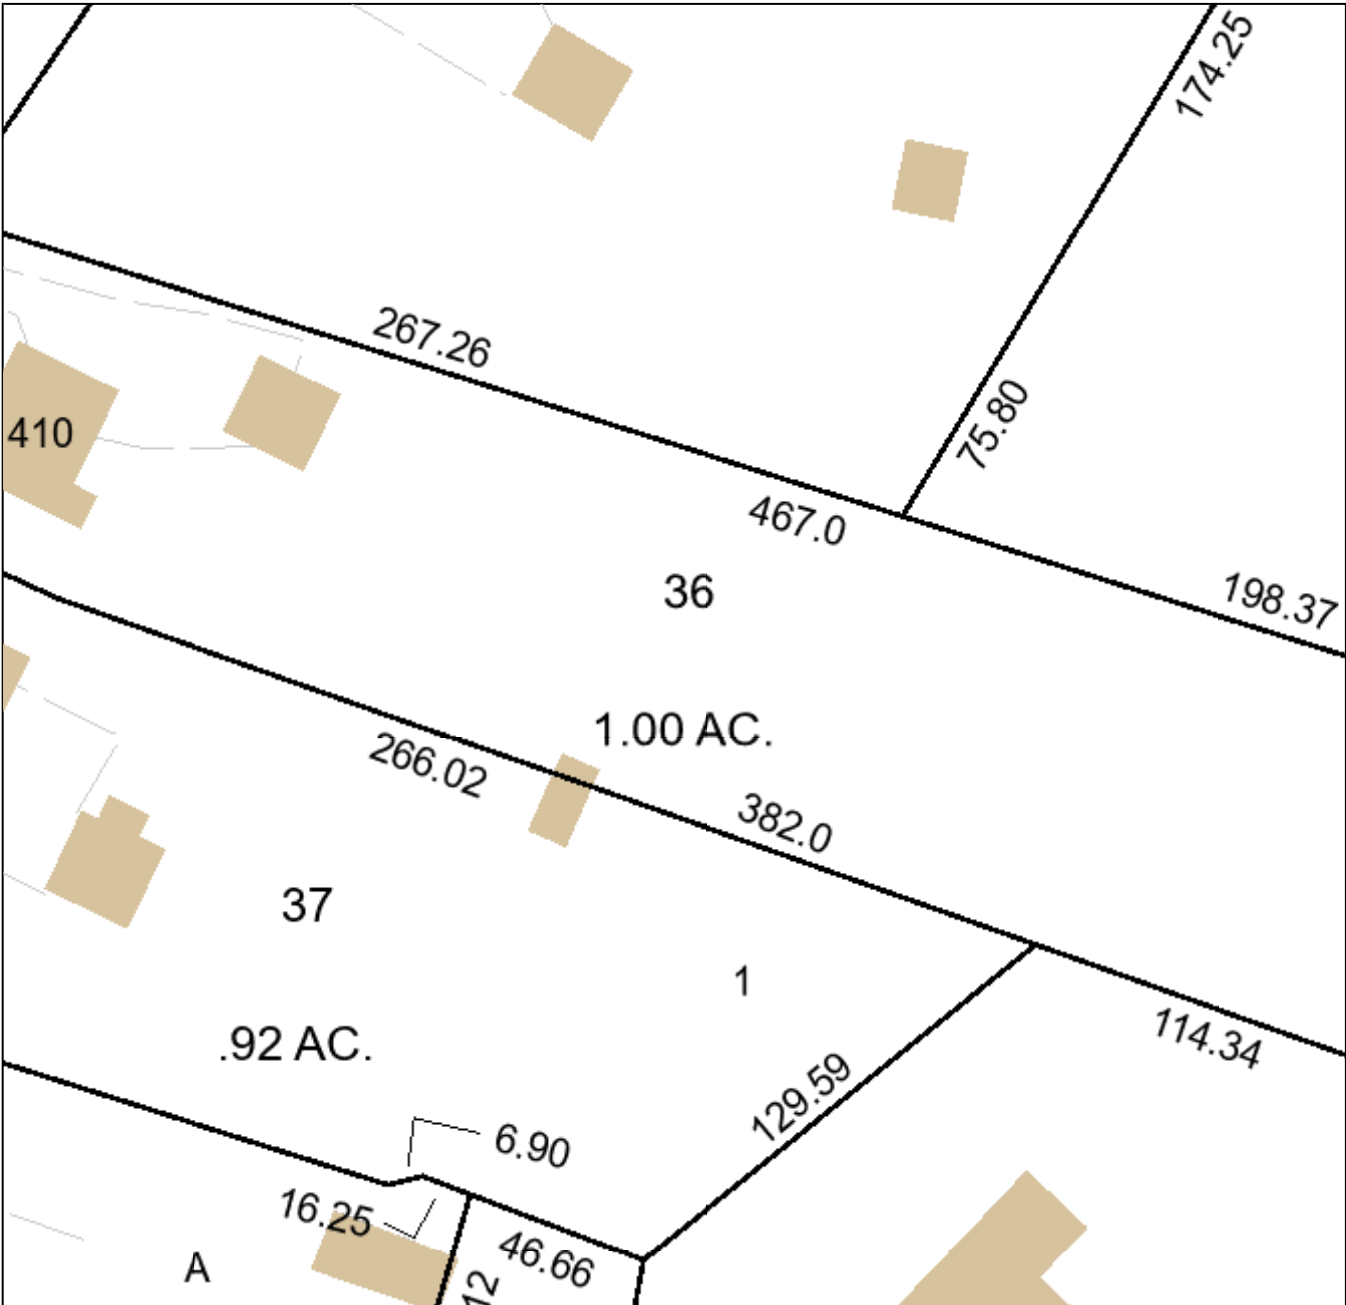

# City of Shelton

Geographic Information System (GIS)

Date Printed: 7/23/2021

### **MAP DISCLAIMER - NOTICE OF LIABILITY**

This map is for assessment purposes only. It is not for legal description or conveyances. All information is subject to verification by any user. The City of Shelton and its mapping contractors assume no legal responsibility for the information contained herein.